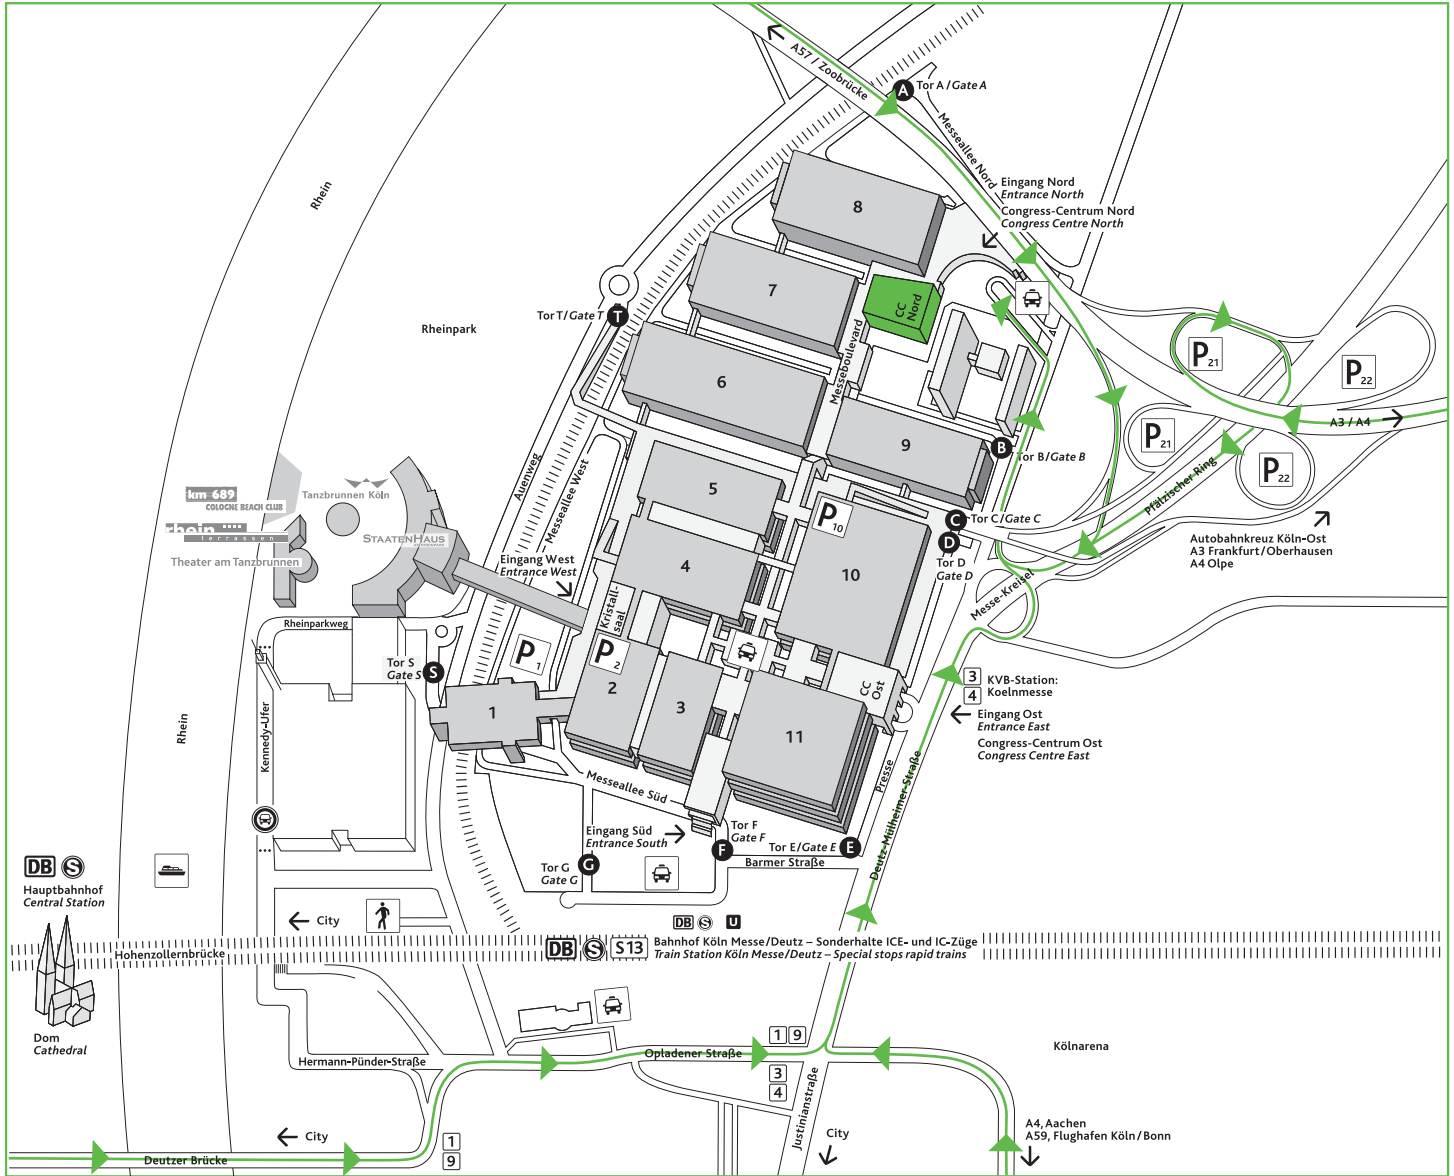

# Congress-Centrum Nord, Koelnmesse, Deutz-Mülheimer-Straße, 50679 Koeln, Germany

**NORD**

Congress-Centrum  
Koelnmesse

**Fußweg**  
Pedestrian route

**Taxi**  
Taxi

**Parkplatz**  
Parking

**Fähre: City/Hbf**  
Ferry: City/Central Station

**S-Bahn**  
Suburban railway

**Bahnhof**  
Train Station

**U-Bahn**  
Subway

**Straßenbahnhaltestelle**  
Tram Stop

**S13**

**S-Bahn Koelnmesse – Flughafen Köln/Bonn**  
Suburban railway from Koelnmesse to Cologne/Bonn Airport

**By rail:** If arriving at Cologne Central Station, take the S6, S11, S13, to Bahnhof Köln Messe/Deutz. On arrival at the Deutz Bahnhof station you can reach the Congress-Centrum Nord on foot (approx. 1,000 m) by following the signposts.

**By tram:** Take tram No. 1 or 9 which will take you to Bahnhof Köln-Deutz, or tram No. 3 (in the direction of Thielenbruch) and 4 (in the direction of Schlebusch) which will take you to the "Koelnmesse". From there follow the pedestrian signposts to the Congress-Centrum Nord.